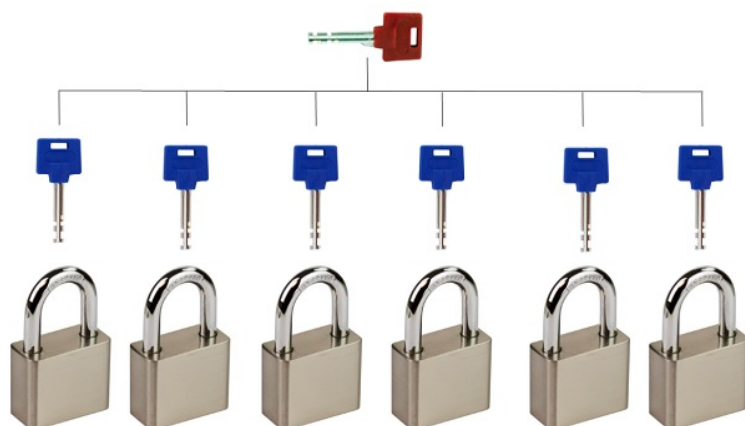

PRODUCT SHEET

Description:

Padlock 40mm, Brass, SS-Look, 4.000 KD,MK 0001, Shackle: 7mm ,Lock Body: 40x31,5x20mm, Incl. 2 x Blue Keys W/Key Code

Item number:

14.04.606-0

Units	Box	Carton	HS Code	Barcode
Pcs.	1	50	8301100000	
				5704866487535

SISO A/S

Mileparken 11
DK-2740 Skovlunde
Denmark
VAT: DK 24786013

Phone +45 45 830 900

www.siso.dk
siso@siso.dk

Danske Bank
Nytorv Branch
Copenhagen
SWIFT: DABADKKK

Account no.
4180 3112 112936
IBAN Account
DK7230003112112936