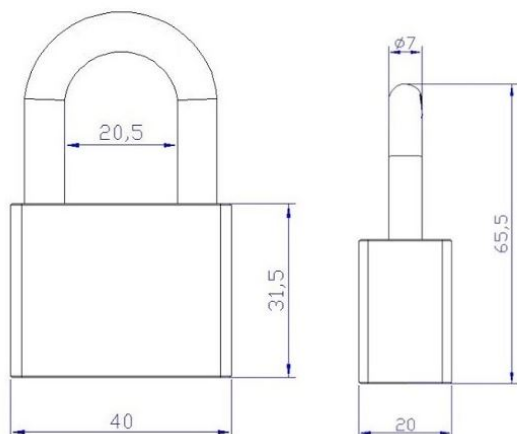

## Description:

Padlock 40mm, Brass, SS-Look, 4.000 KD,MK 0001, Shackle: 7mm ,Lock Body: 40x31,5x20mm, Incl. 2 x Blue Keys W/Key Code

## Item number:

14.04.606-0

Units	Box	Carton	HS Code	Barcode
Pcs.	1	50	8301100000	
				5704866487535