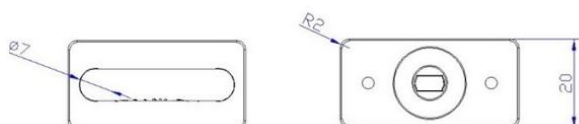

PRODUCT SHEET

Description:

Padlock 40mm, Brass, SS-Look, 4.000 KD,MK 0001, Shackle: 7mm ,Lock Body: 40x31,5x20mm, Incl. 2 x Blue Keys W/Key Code

Item number:

14.04.606-0

Units	Box	Carton	HS Code	Barcode
Pcs.	1	50	8301100000	
				5704866487535

SISO A/S

Mileparken 11
DK-2740 Skovlunde
Denmark
VAT: DK 24786013

Phone +45 45 830 900

www.siso.dk
siso@siso.dk

Danske Bank
Nytorv Branch
Copenhagen
SWIFT: DABADKKK

Account no.
4180 3112 112936
IBAN Account
DK7230003112112936